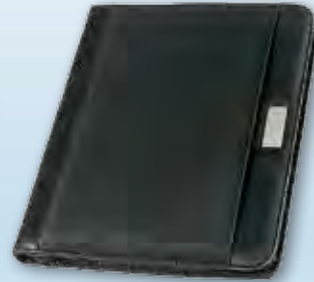

A4 Portfolio with Calculator
Size:25×33×1.5cm
Material: PVC
Pen Not Included

F039

A4 Portfolio with Zipper Closure
Size:26×34.5×2.5cm
Material: PVC
Pen Not Included

F039R

A4 Portfolio with Zipper Closure
Size:26×34.5×3cm
Material: PVC
with 2 Ring Binder, Calculator
Pen Not Included

F041

A4 Portfolio with Zipper Closure
Size:27×34×2.5cm
Material: Microfiber Matching PVC
Metal Plate Available For Laser Logo
Pen Not Included

F043

A4 Document Portfolio with Handle
Size:28×34.5×3cm
Material:PVC
White Contrast Stitching
Pen Not Included