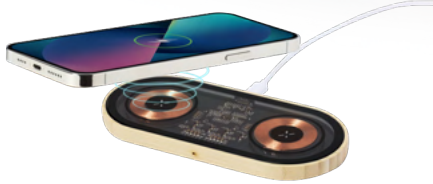

WOW!

Kenta 20940

Hucka 20945

Yacard 20944

THE MOST

TRANSPARENT TECH

Layerit 21193 ((15W))
WIRELESS CHARGER

5000
mAh