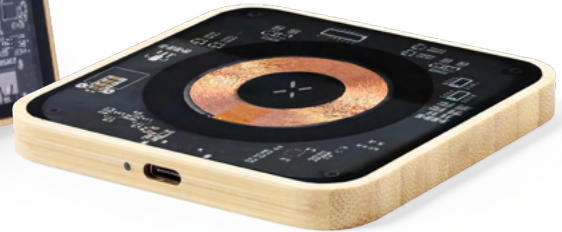

Gaussian 21194 ((15W))
WIRELESS CHARGER