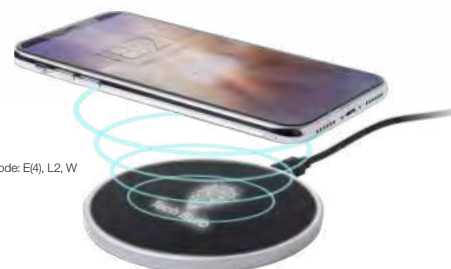

Brizem 6130

Cargador. Luces Led. Inalámbrico 10W.
Carregador. Luces Led. Sem Fios 10W.
Charger. Led Lights. Wireless 10W.

Ø 10 x 0.7 cm 100 / 50 Print Code: E(4), L2, W

SPECIAL LASER ENGRAVING WHITE LIGHT LOGO