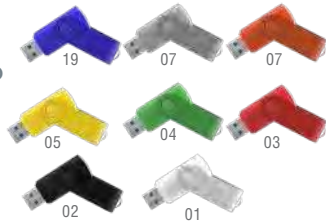

Survet 16GB 6236

Memoria USB.
Memória USB.
USB Memory.

2 x 5.8 x 1 cm 300 / 50
Print Code: D(4), L1

32GB

19