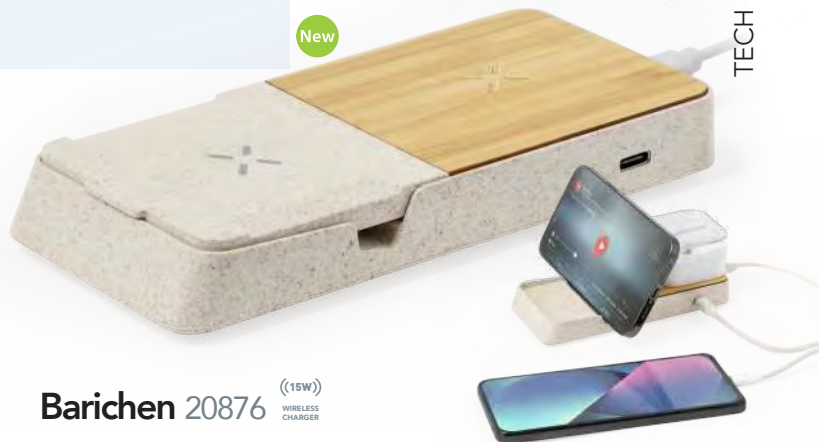

Barichen 20876 ((15W))

WIRELESS CHARGER

Cargador. Caña de Trigo/ ABS/ Bambú. Inalámbrico 15W. Salida Tipo C.

Carregador. Palha de Trigo/ ABS/ Bambu. Sem Fios 15W. Saída Tipo C.

Charger. Wheat Straw/ ABS/ Bamboo. Wireless 15W. Type C Output.

15 x 2.2 x 7 cm 50 / 25 Print Code: E(4), L2, W

LIMITED edition EXPERIENCE