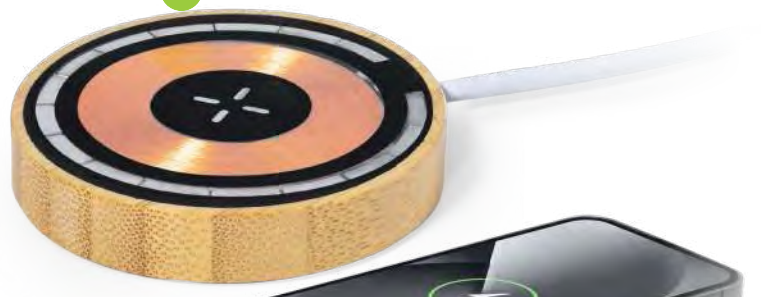

Power Bank. Bamboo. Wireless 15W. Magnetic. 5000 mAh. Type C Output and Input.

6.5 x 10 x 1.9 cm 50 / 10 Print Code: E(4), W

ADHESIVE
ACCESSORY
INCLUDED

New

COMPATIBLE WITH
MAGSAFE & Qi
TECHNOLOGY

((15W))
WIRELESS
CHARGER