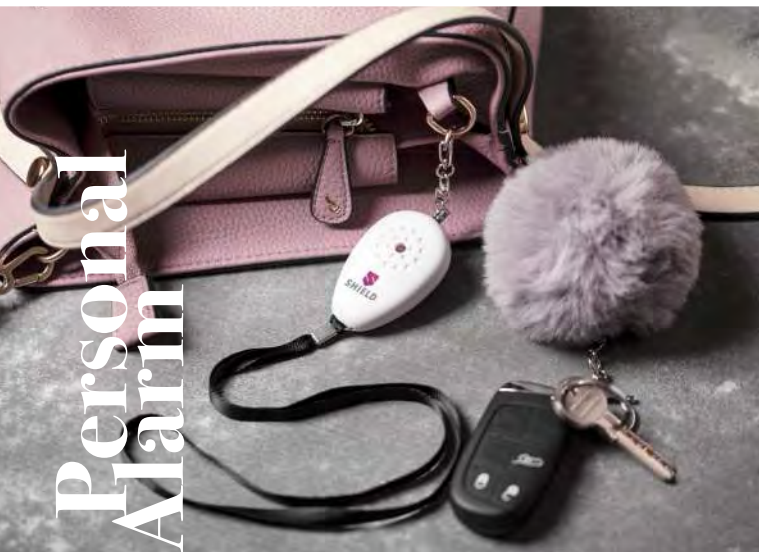

Personal Alarm

Birnal 6405

Alarma Personal. Pilas Botón Incluidas.

Alarme Pessoal. Pilhas Botão Incluídas.

Personal Alarm. Button Batteries Included.

3.9 x 6 x 1.9 cm 300 / 50 Print Code: C(4)

APP
COMPATIBLE WITH
ANDROID & IOS

PARKING SITE SEARCHING
LOCALIZADOR DE APARCAMIENTO

VOICE RECORDING
GRABADORA

REMOTE SHUTTER
DISPARADOR REMOTO

ANTI-LOST
ANTI PERDIDA

Bluetooth®